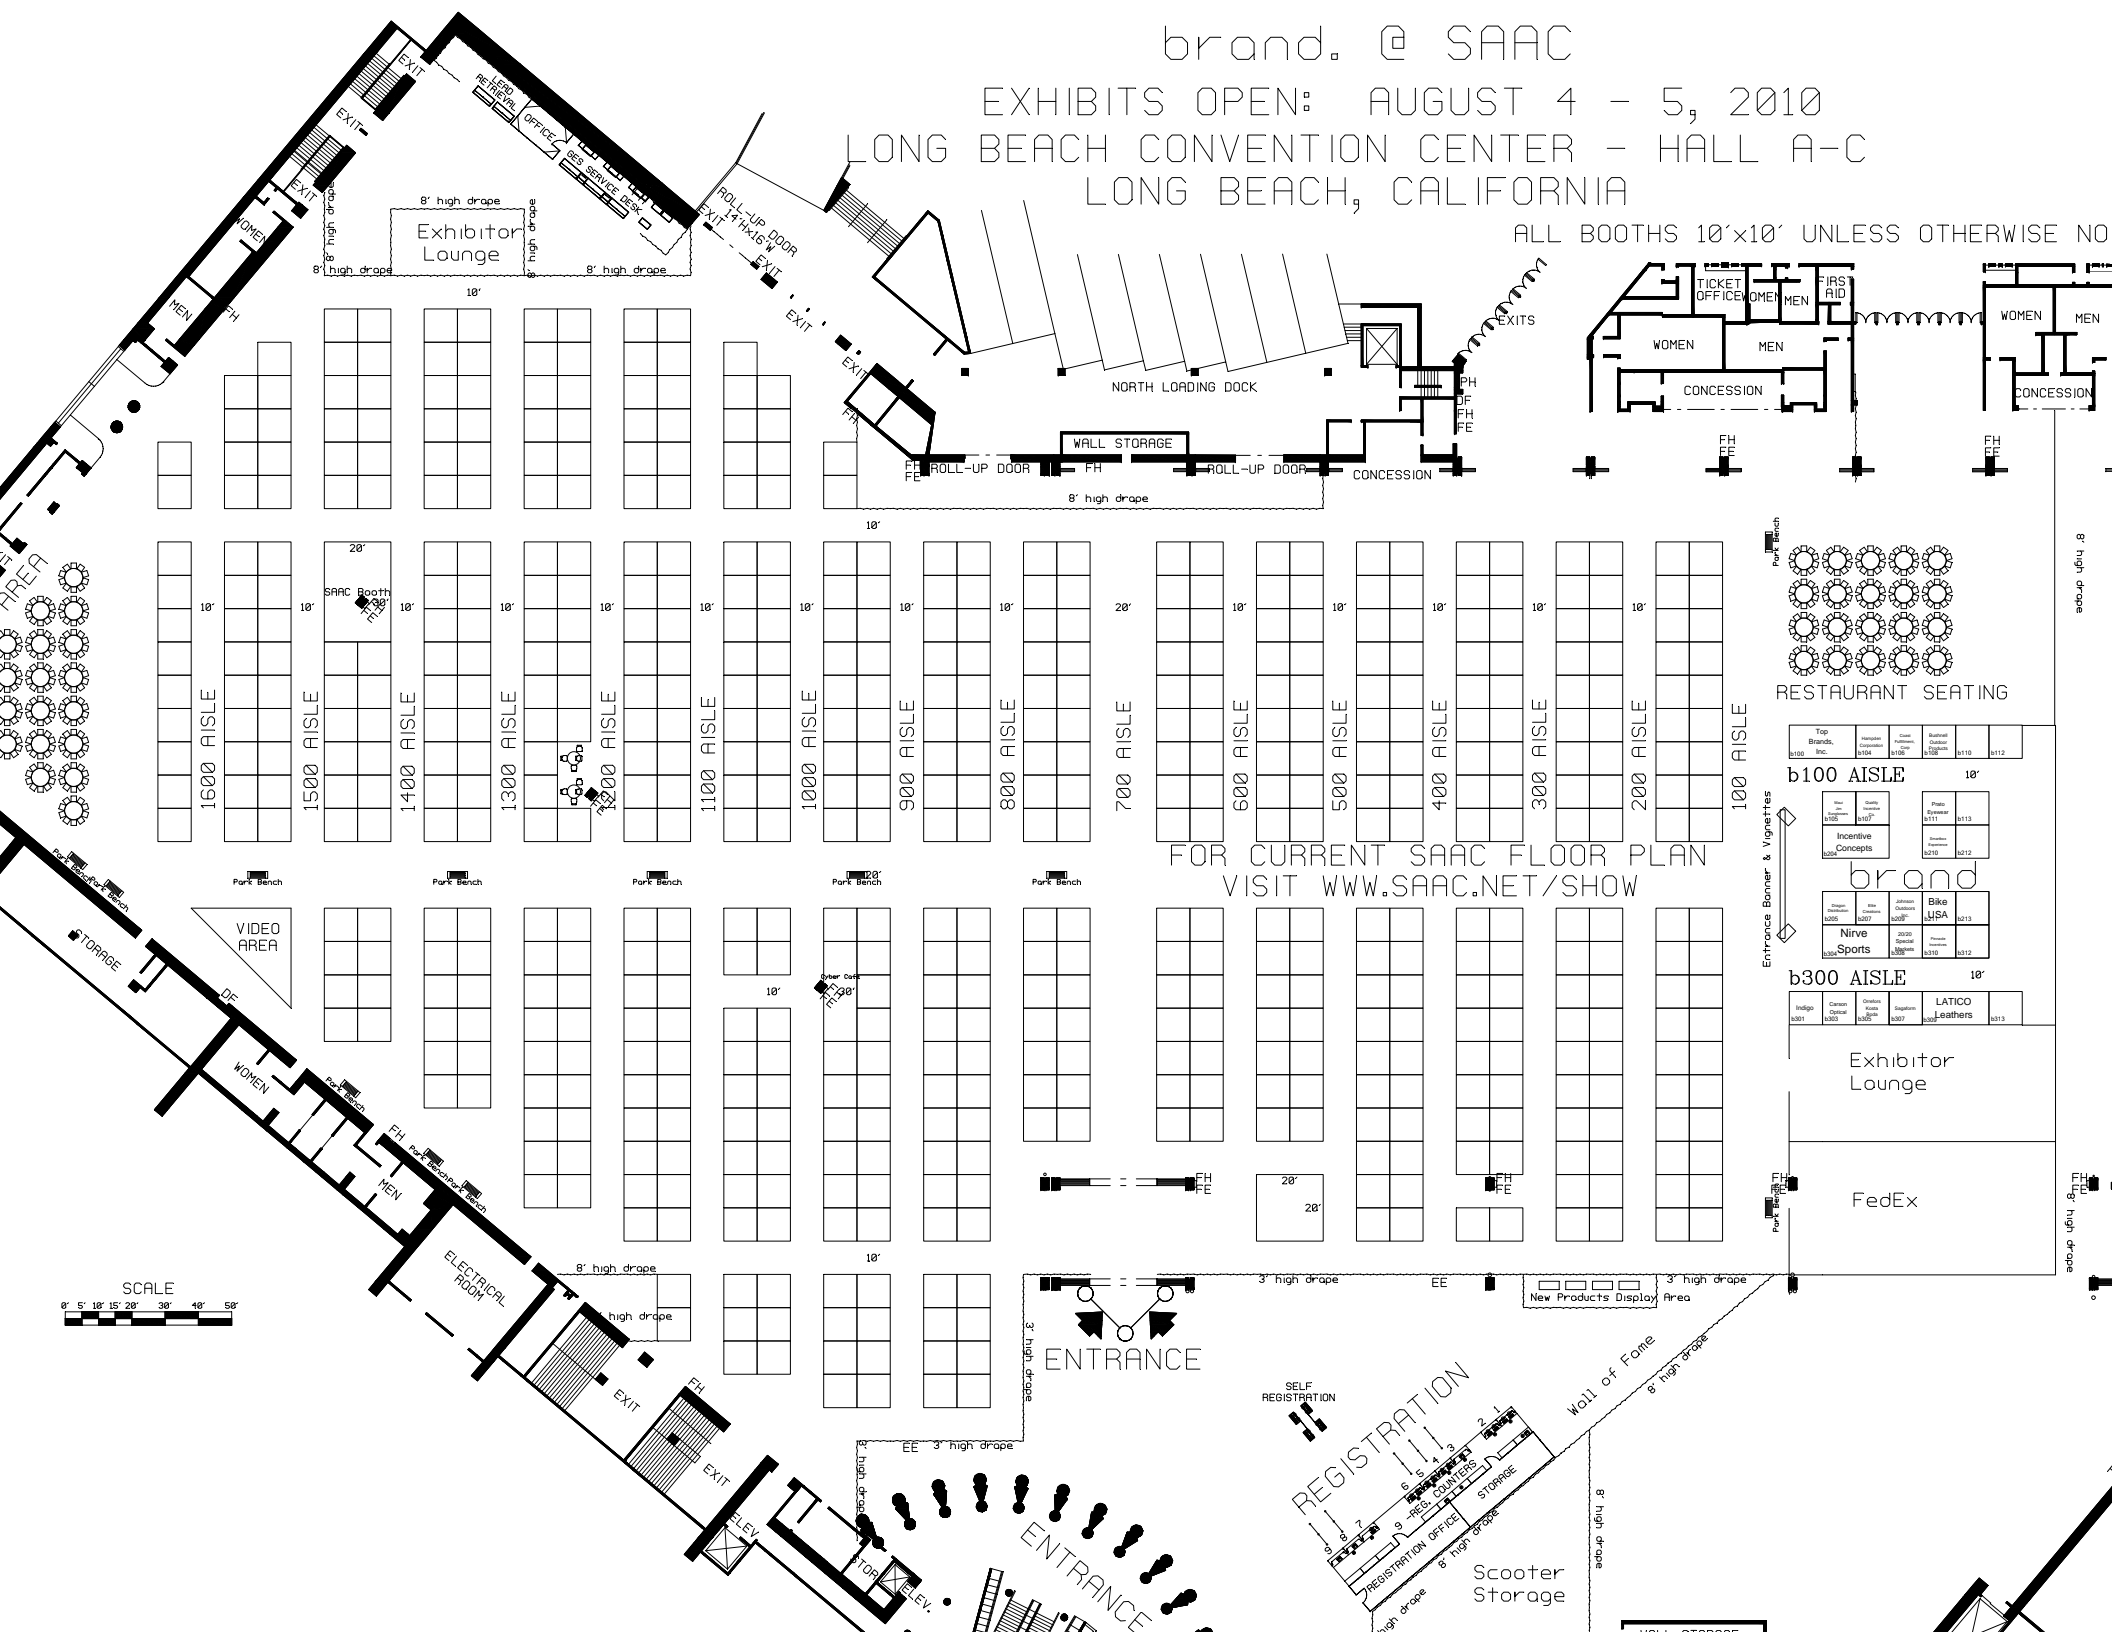

brand. @ SAAC

EXHIBITS OPEN: AUGUST 4 - 5, 2010
LONG BEACH CONVENTION CENTER - HALL A-C
LONG BEACH, CALIFORNIA

ALL BOOTHS 10'x10' UNLESS OTHERWISE NOTED

FOR CURRENT SAAC FLOOR PLAN
VISIT WWW.SAAC.NET/SHOW